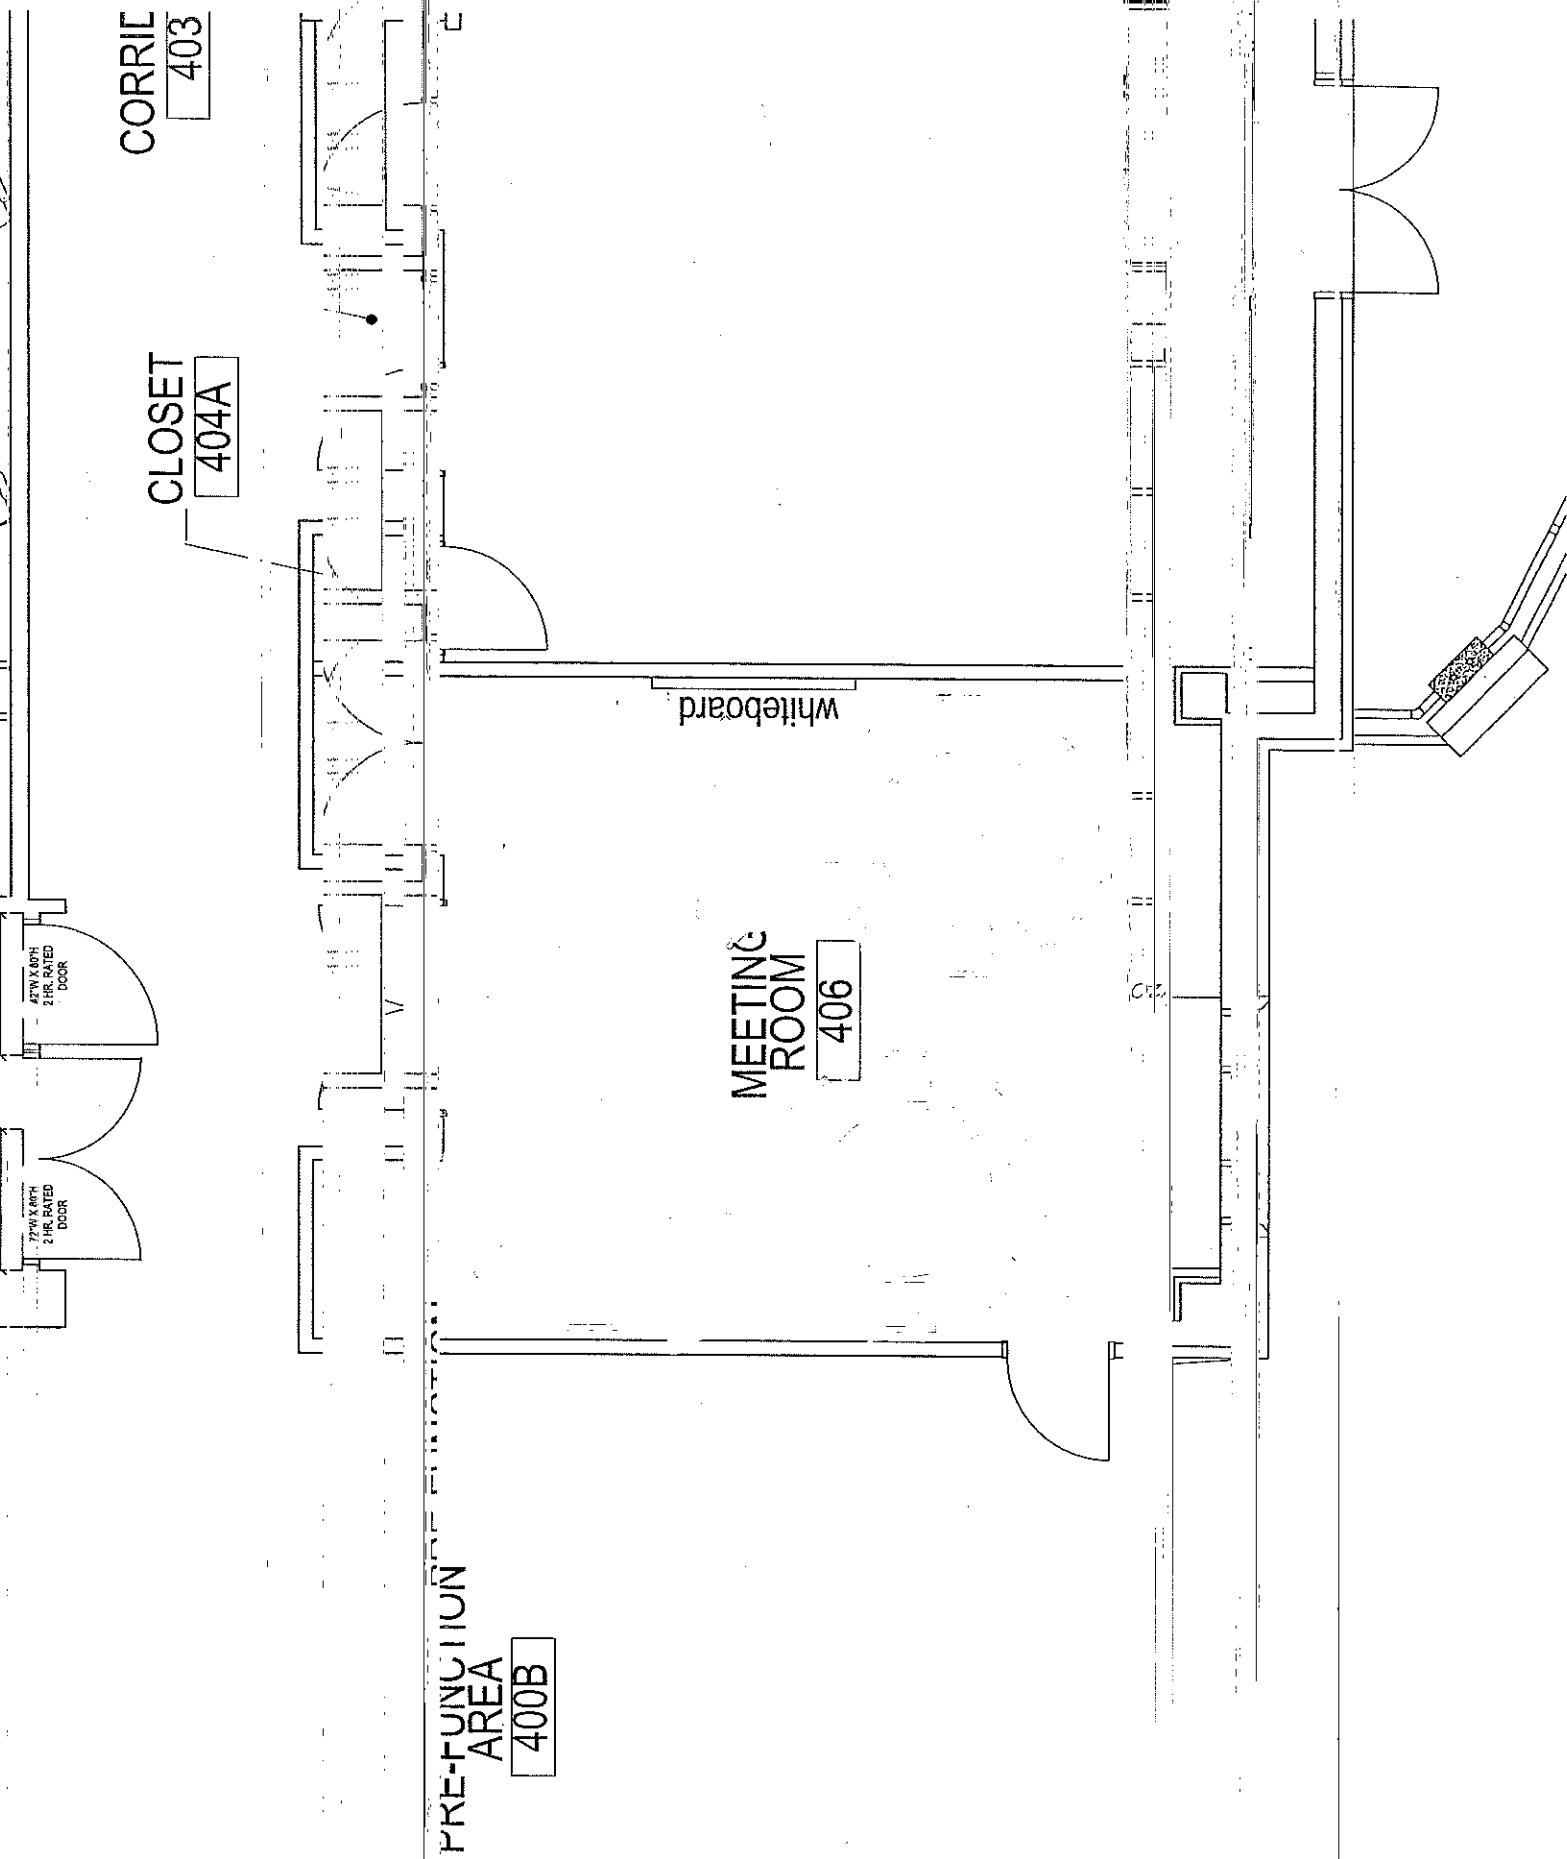

CLOSET
404A
404A

CORRIDOR
403

ROOM
405

CLOSET
404A

screen

whiteboard

MEETING ROOM
406

whiteboard

PRE-FUNCTION
AREA
400B

CLOSET
404A

CORRIE
403

7'6" X 8'0"
2 HR. RATED
DOOR

7'6" X 8'0"
2 HR. RATED
DOOR